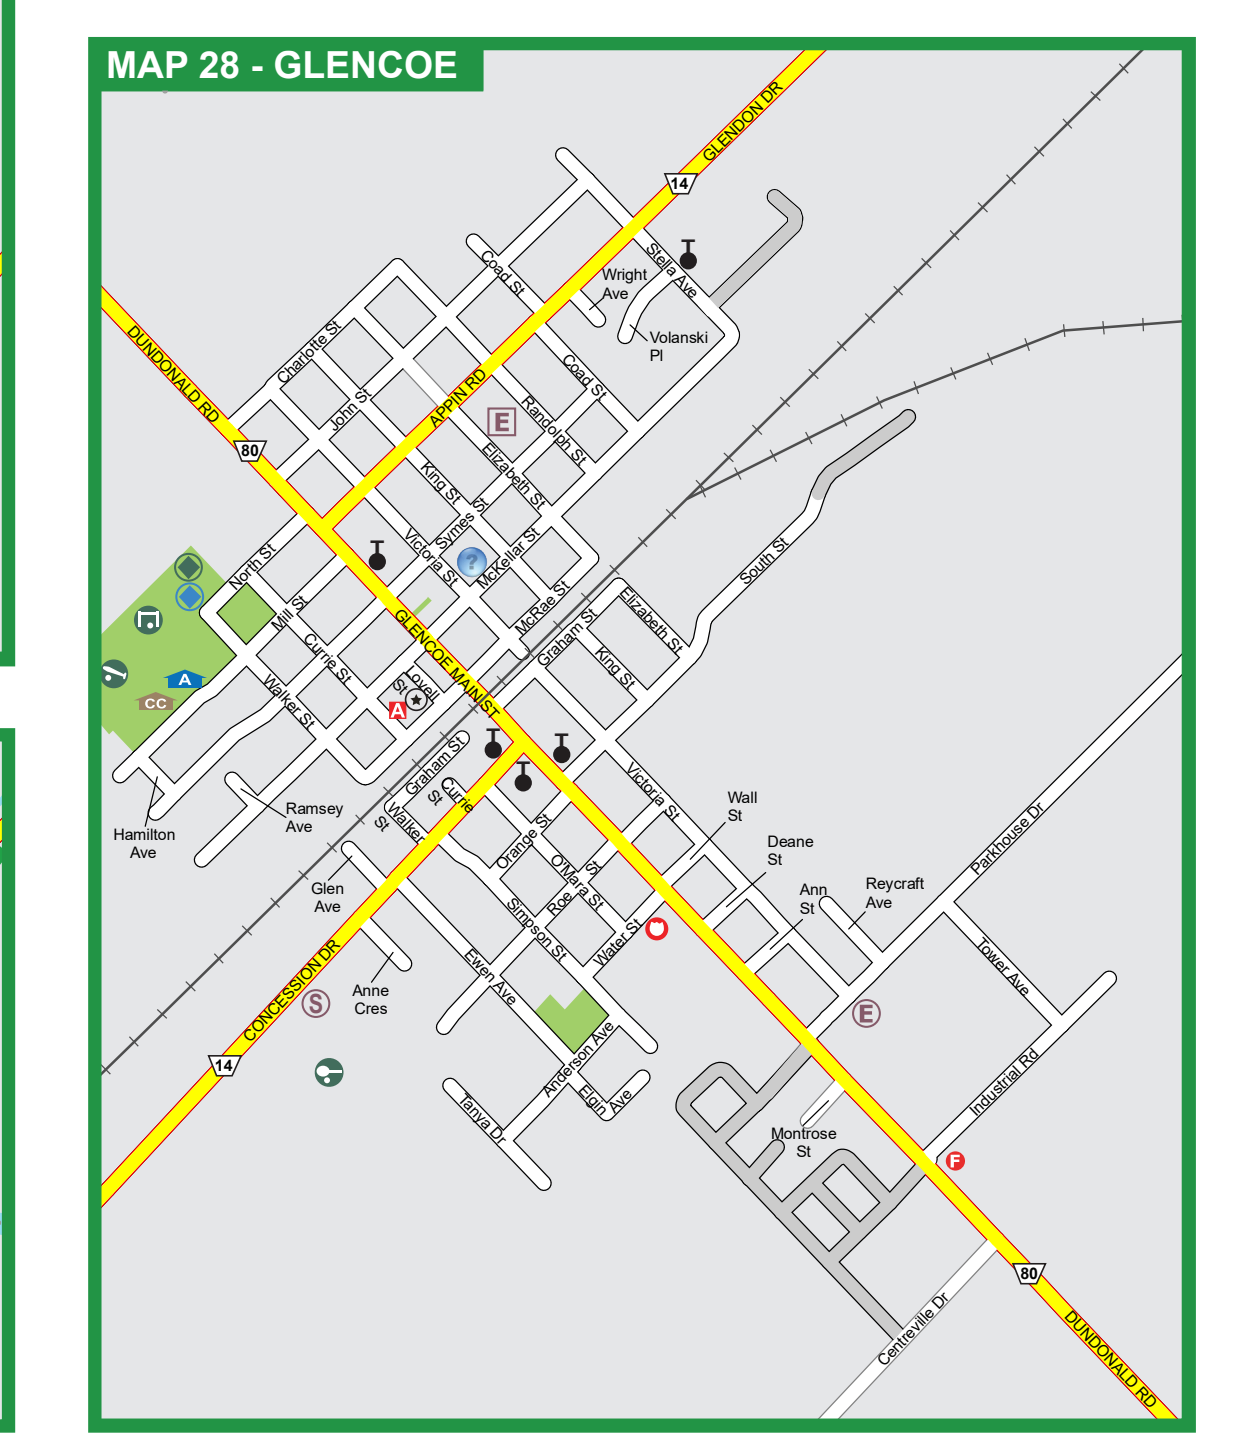

Grassroutes

EXPLORE THE GRASSROUTES:

The journey is part of the destination on the Middlesex Grassroutes. The Grassroutes trail meanders through Middlesex County, giving travellers a tour of the local food, culture, heritage and natural sites along the way. Follow the Grassroutes in its entirety or hop on at any point on the route. Either way, you will find the trail signs there to direct you to a variety of highlighted destinations throughout Middlesex County.

Mapping of Municipalities surrounding Middlesex (including the City of London) is intended only for general illustration purposes. Local mapping for these areas should be consulted for accuracy.

URBAN INSET MAP KEY