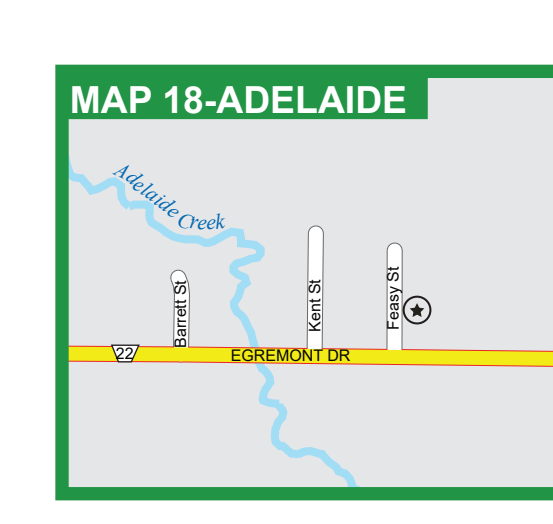

1:130,000

Published by the County of Middlesex Planning Department
399 Ridout Street North, London, ON, N6A 2P1
(519) 434-7321 planning@middlesex.ca

Settlement Index	
Adelaide	ADE
Alia Craig	ARC
Arva	ARR
Birr	BIR
Campbellville	CAM
Cardise	CAR
Candebay	CLA
Coldstream	COL
Delaware	DEL
Dorchester	DOR
Fanshawe Lake	FAN
Glencoe	GLE
Granton	GRA
Kerwood	KER
Kilworth	KIL
Komoka	KOM
Laboo	LAB
Lucan	LUC
Melbourne	MEL
Middlesex	MES
Mosley	MOS
Mount Brydges	MBR
Nain	NAI
Napier	NAP
Newbury	NEW
Nilestown	NIL
Parish Hill	PAR
Putnam	PUT
Stathroy	STR
Thamesville	THO
West Delaware	WDL

Grassroutes

EXPLORE THE GRASSROUTES:

The journey is part of the destination on the Middlesex Grassroutes. The Grassroutes trail meanders through Middlesex County, giving travellers a tour of the local food, culture, heritage and natural sites along the way. Follow the Grassroutes in its entirety or hop on at any point on the route. Either way, you will find the trail signs there to direct you to a variety of highlighted destinations throughout Middlesex County.

Mapping of Municipalities surrounding Middlesex (including the City of London) is intended only for general illustration purposes. Local mapping for these areas should be consulted for accuracy.

URBAN INSET MAP KEY