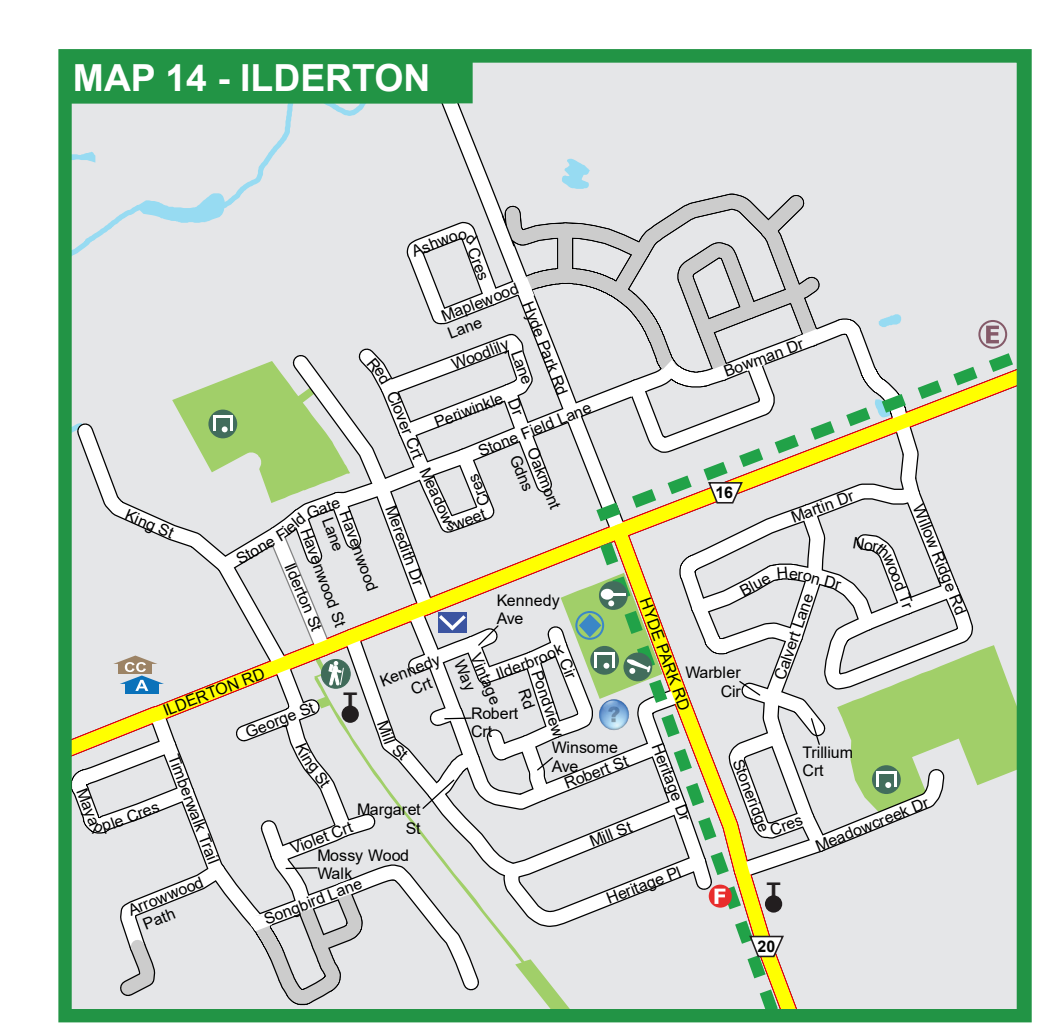

Grassroutes

EXPLORE THE GRASSROUTES:

The journey is part of the destination on the Middlesex Grassroutes. The Grassroutes trail meanders through Middlesex County, giving travellers a tour of the local food, culture, heritage and natural sites along the way. Follow the Grassroutes in its entirety or hop on at any point on the route. Either way, you will find the trail signs there to direct you to a variety of highlighted destinations throughout Middlesex County.

Mapping of Municipalities surrounding Middlesex (including the City of London) is intended only for general illustration purposes. Local mapping for these areas should be consulted for accuracy.

URBAN INSET MAP KEY