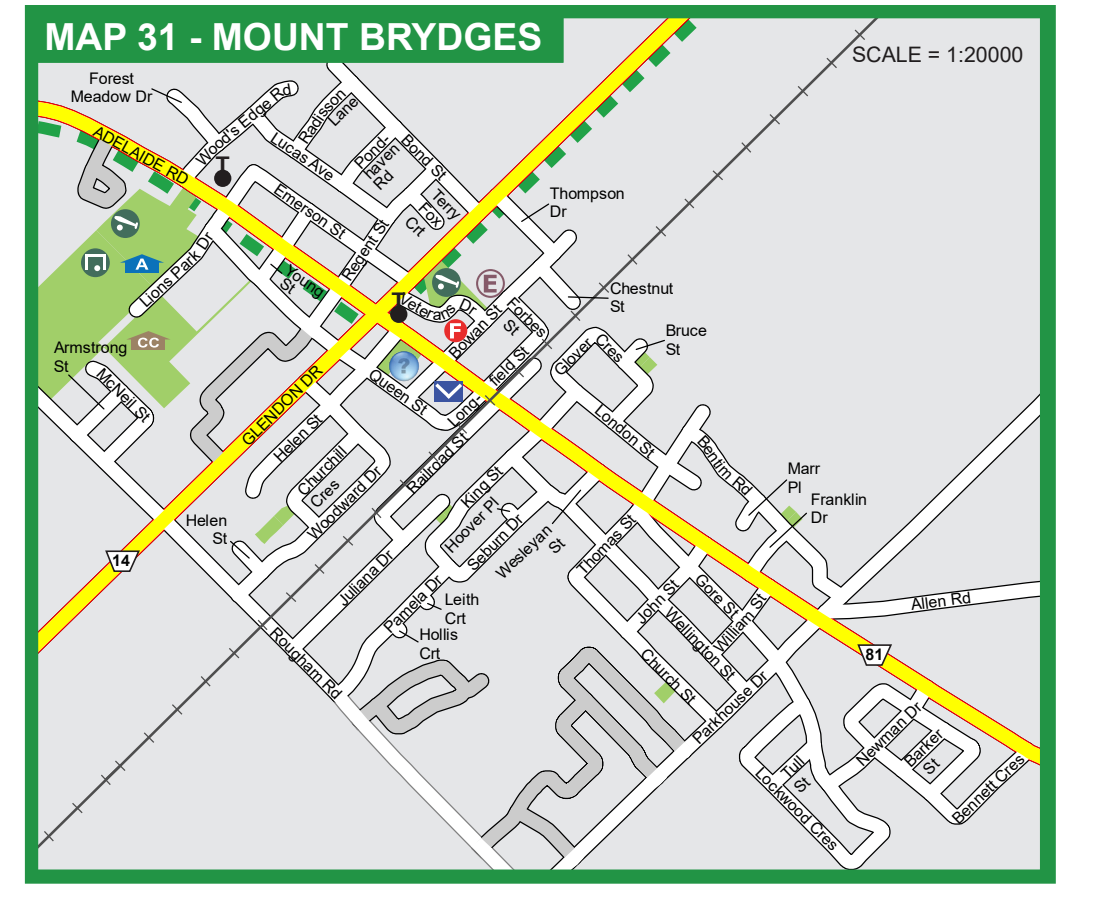

Grassroutes

EXPLORE THE GRASSROUTES:

The journey is part of the destination on the Middlesex Grassroutes. The Grassroutes trail meanders through Middlesex County, giving travellers a tour of the local food, culture, heritage and natural sites along the way. Follow the Grassroutes in its entirety or hop on at any point on the route. Either way, you will find the trail signs there to direct you to a variety of highlighted destinations throughout Middlesex County.

Mapping of Municipalities surrounding Middlesex (including the City of London) is intended only for general illustration purposes. Local mapping for these areas should be consulted for accuracy.

URBAN INSET MAP KEY