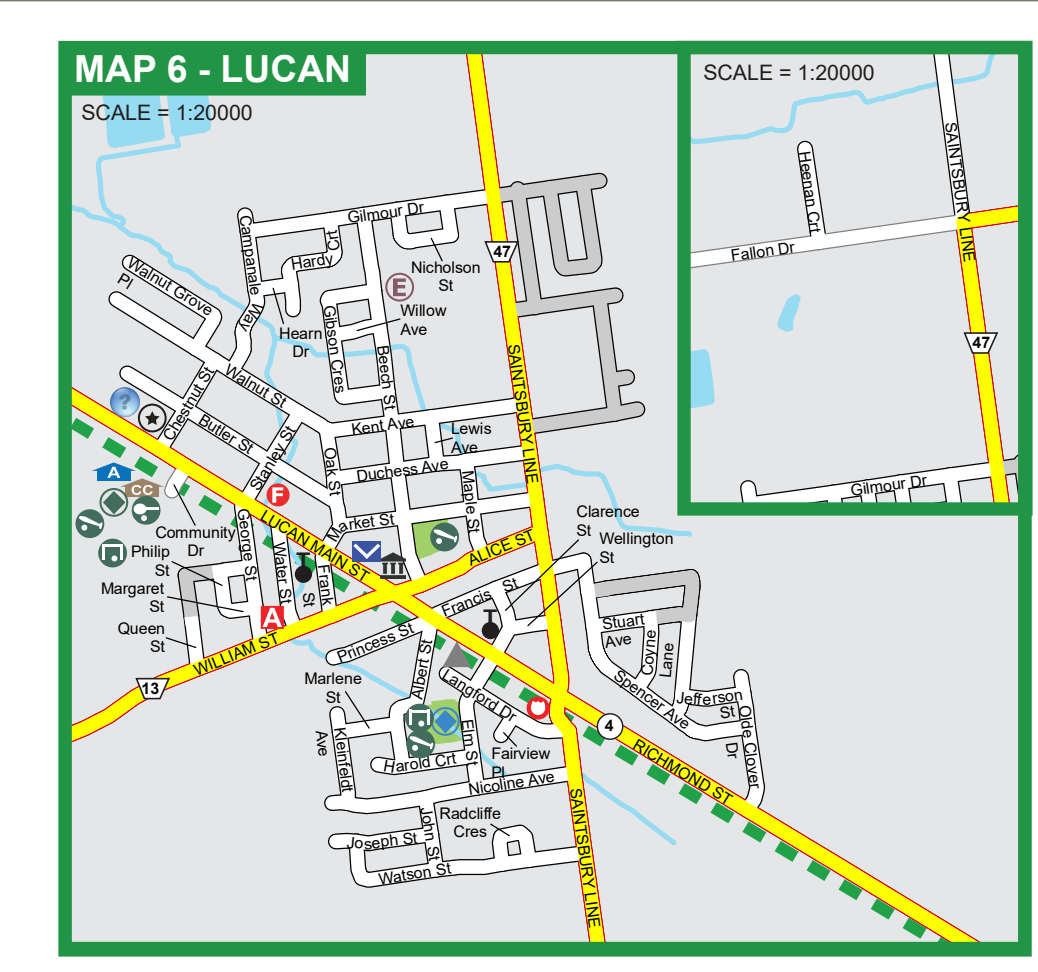

Grassroutes

EXPLORE THE GRASSROUTES:

The journey is part of the destination on the Middlesex Grassroutes. The Grassroutes trail meanders through Middlesex County, giving travellers a tour of the local food, culture, heritage and natural sites along the way. Follow the Grassroutes in its entirety or hop on at any point on the route. Either way, you will find the trail signs there to direct you to a variety of highlighted destinations throughout Middlesex County.

Mapping of Municipalities surrounding Middlesex (including the City of London) is intended only for general illustration purposes. Local mapping for these areas should be consulted for accuracy.

URBAN INSET MAP KEY