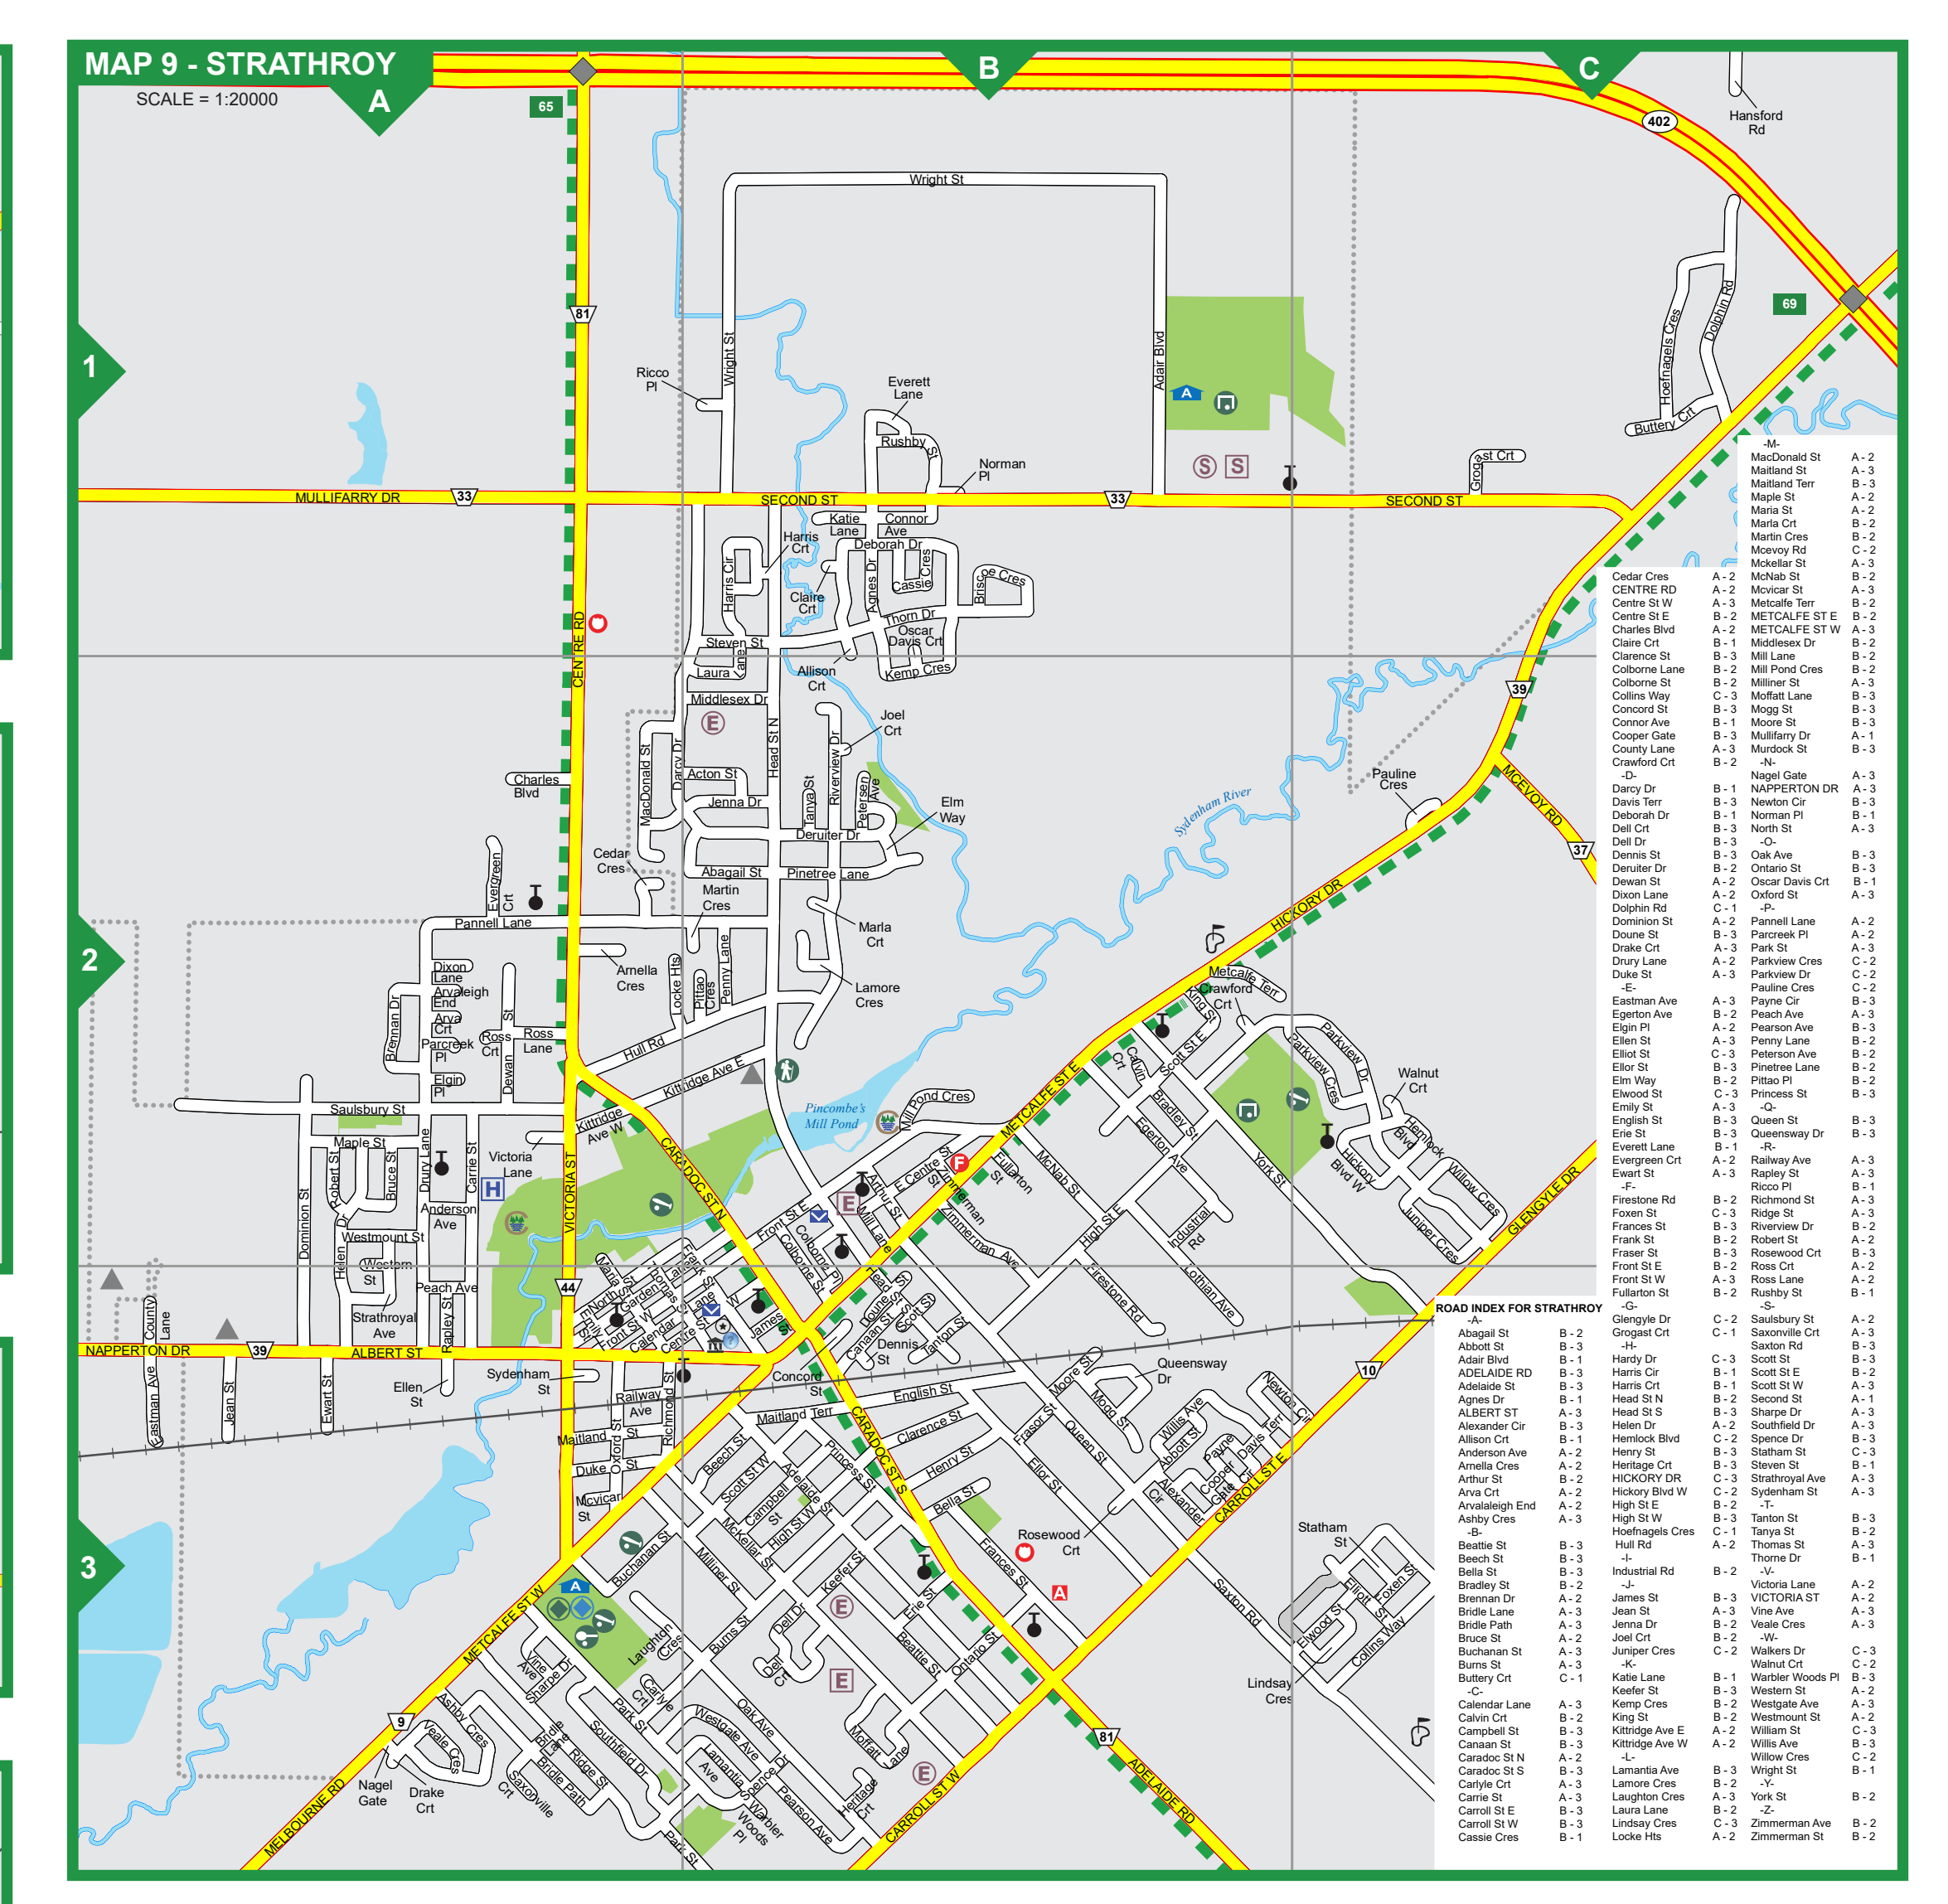

Grassroutes

EXPLORE THE GRASSROUTES:

The journey is part of the destination on the Middlesex Grassroutes. The Grassroutes trail meanders through Middlesex County, giving travellers a tour of the local food, culture, heritage and natural sites along the way. Follow the Grassroutes in its entirety or hop on at any point on the route. Either way, you will find the trail signs there to direct you to a variety of highlighted destinations throughout Middlesex County.

Mapping of Municipalities surrounding Middlesex (including the City of London) is intended only for general illustration purposes. Local mapping for these areas should be consulted for accuracy.

URBAN INSET MAP KEY