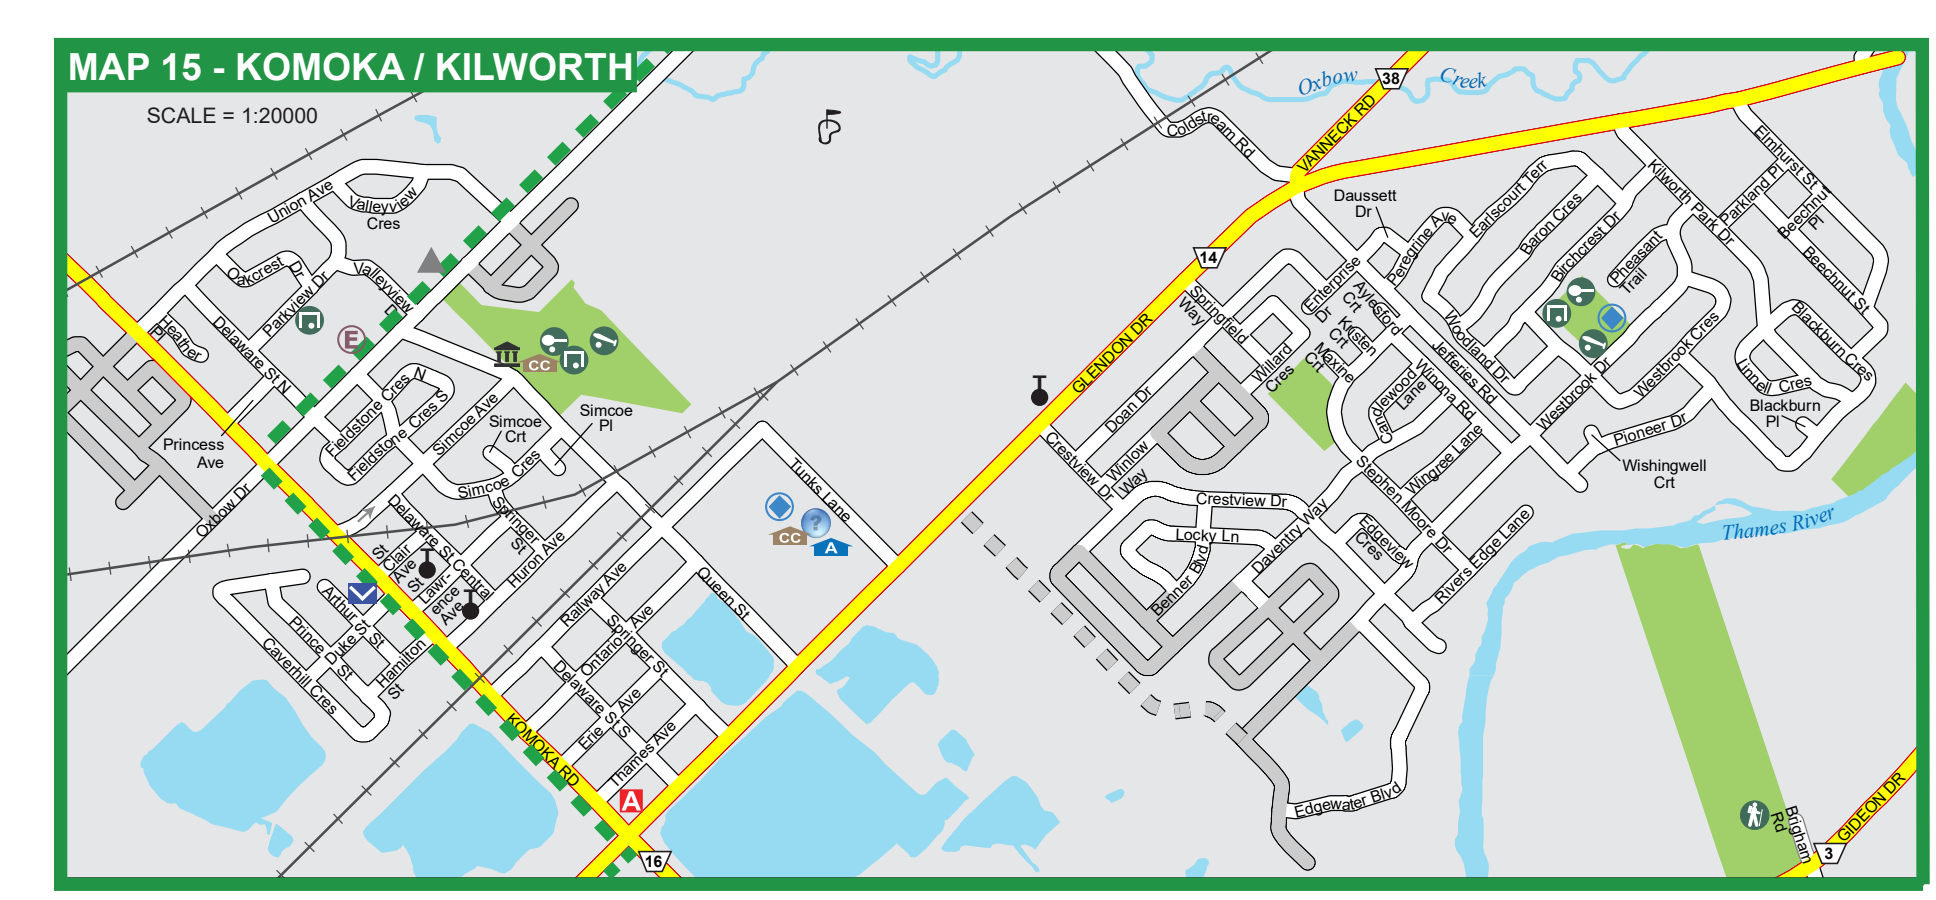

Grassroutes

EXPLORE THE GRASSROUTES:

The journey is part of the destination on the Middlesex Grassroutes. The Grassroutes trail meanders through Middlesex County, giving travellers a tour of the local food, culture, heritage and natural sites along the way. Follow the Grassroutes in its entirety or hop on at any point on the route. Either way, you will find the trail signs there to direct you to a variety of highlighted destinations throughout Middlesex County.

Mapping of Municipalities surrounding Middlesex (including the City of London) is intended only for general illustration purposes. Local mapping for these areas should be consulted for accuracy.

URBAN INSET MAP KEY