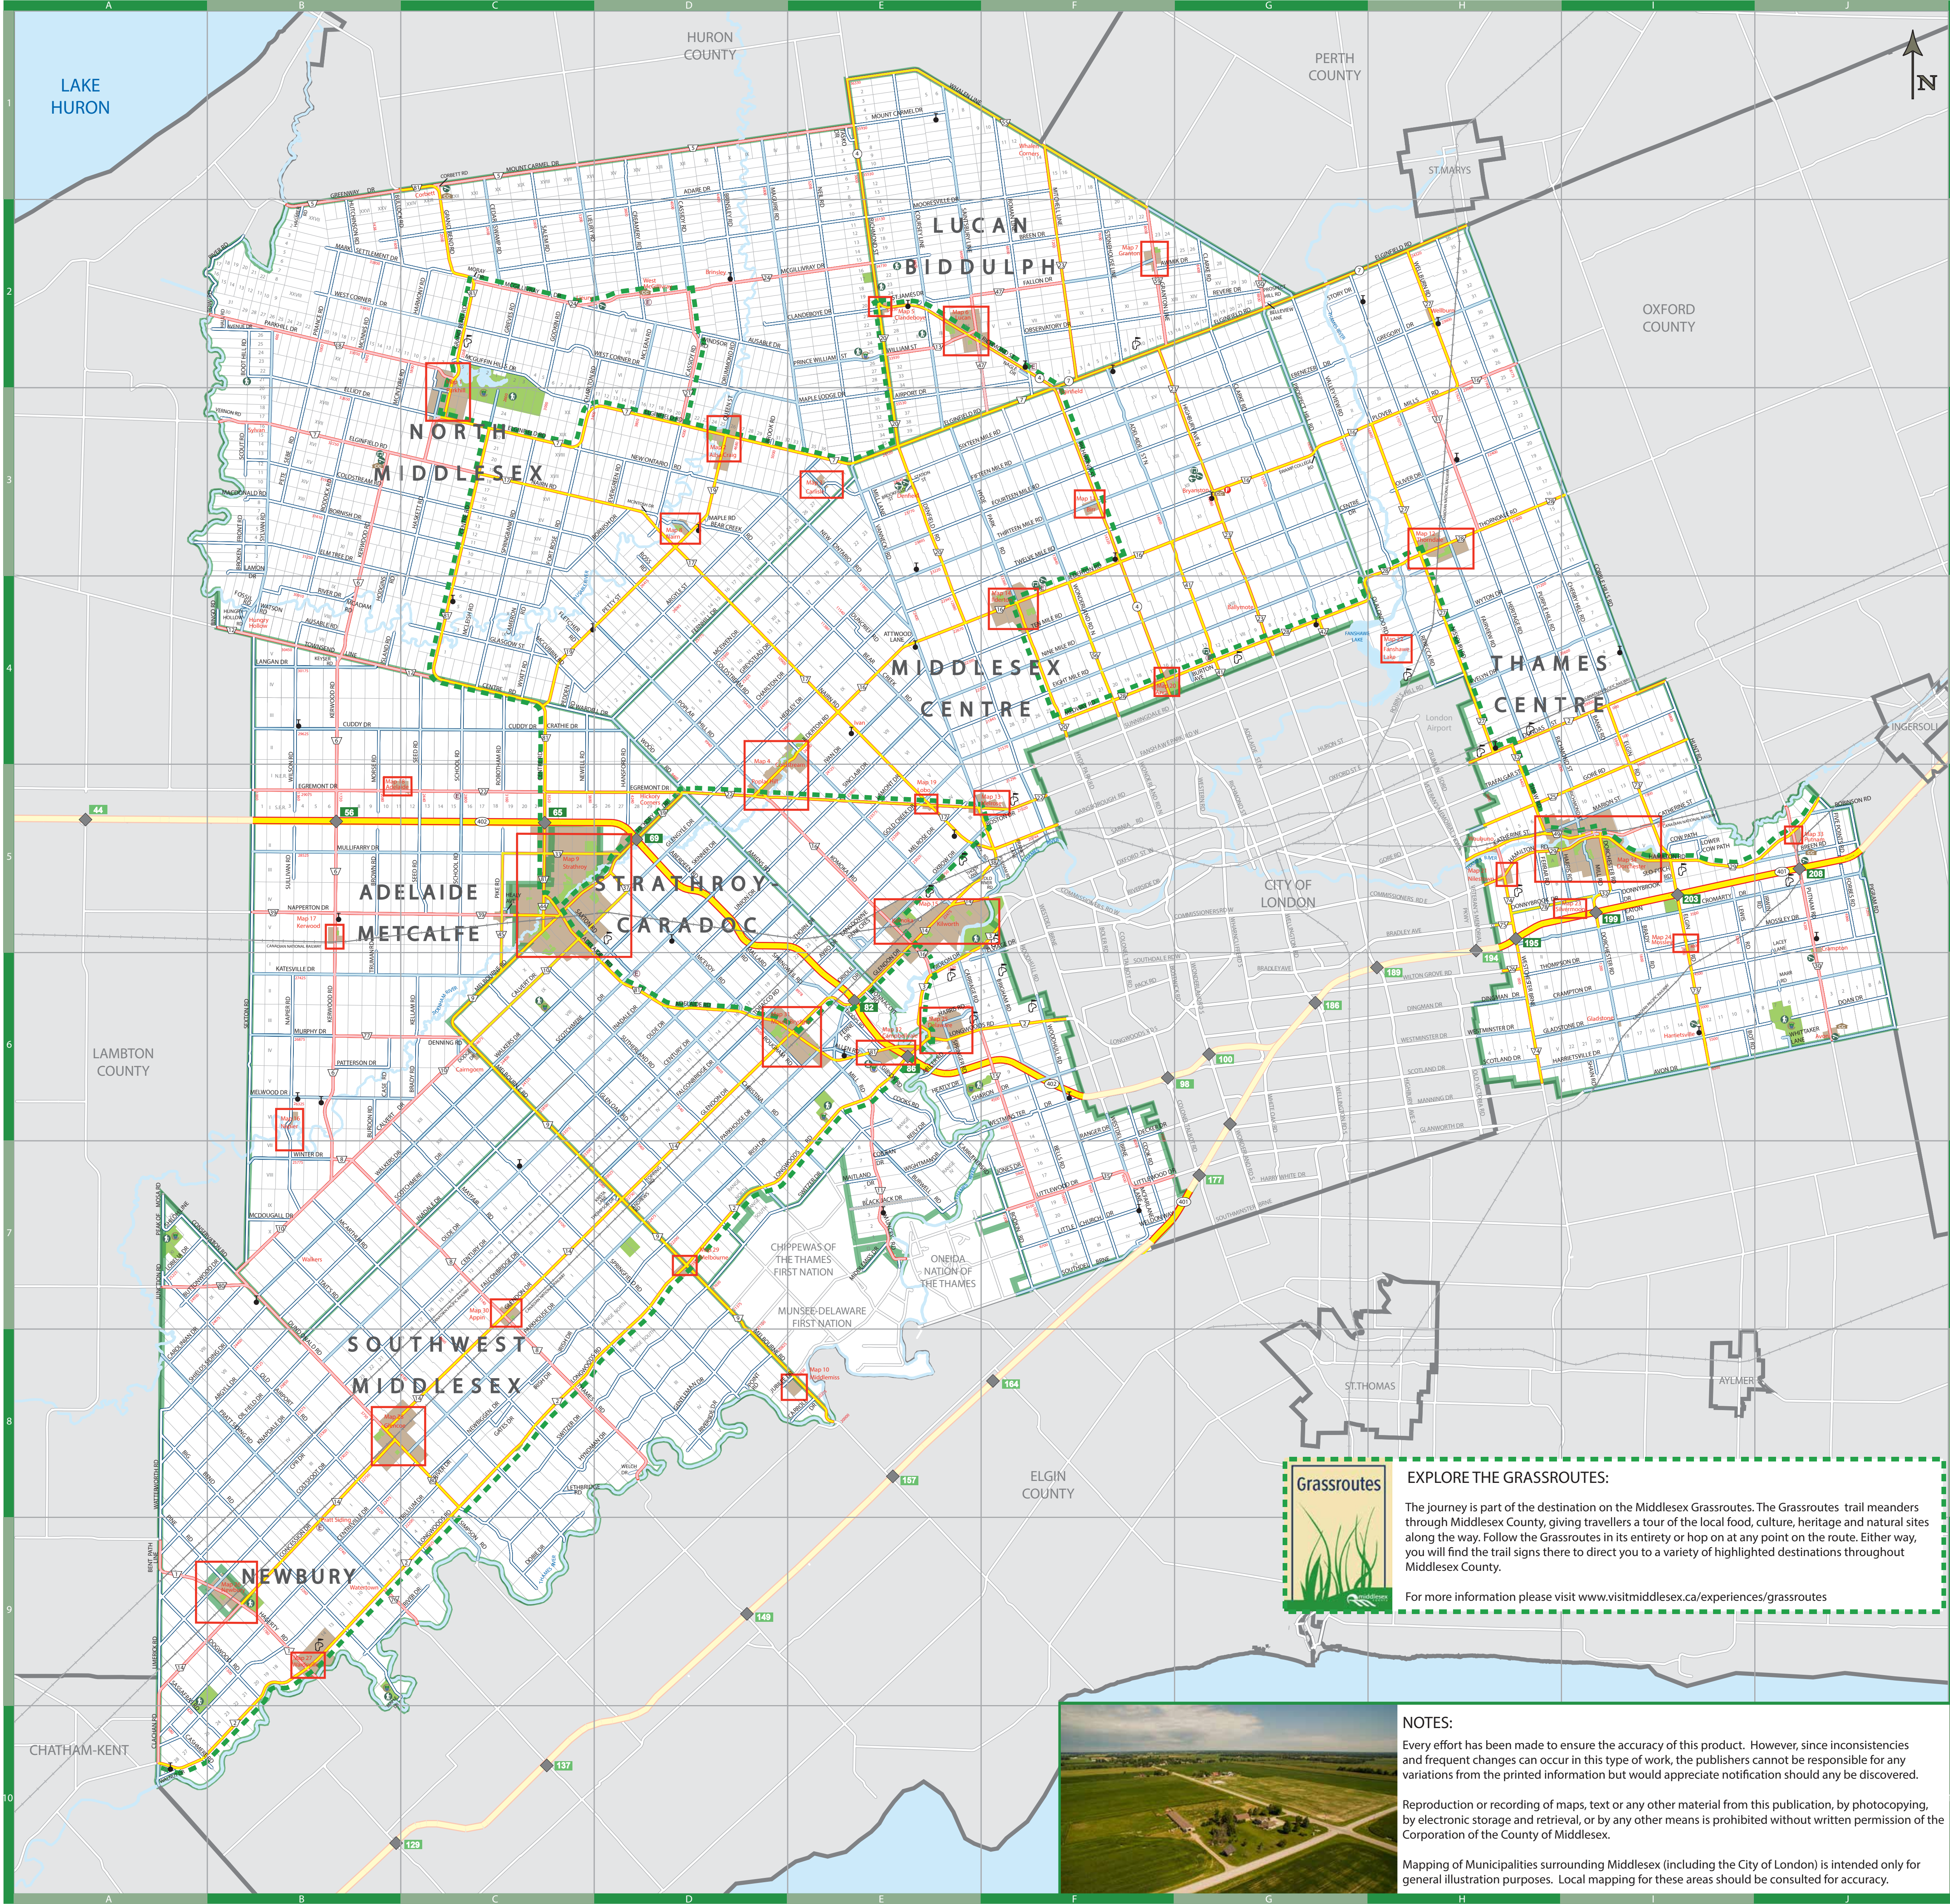

Take skilled workers and a growing population in a strategic location with shovel ready sites, 400 series highway access, and low business costs. Add advanced technology, global business leaders and world class education and research facilities, and you have Middlesex County: right in the heart of Southwestern Ontario!

Invest in Middlesex County... we appreciate your business...
Learn more at www.investmiddlesex.ca

Visit Middlesex
Discover our Grassroutes and all there is to explore in Middlesex County!
www.visitmiddlesex.ca

Look for this symbol on the maps
www.middlesex.library.on.ca

middlesex County

Road Map

August 2021

Version 11 $3.00

Legend

- 400 Series Highway
- Arterial Roads
- Collector Roads
- Local Paved Roads
- Local Gravel Roads
- Proposed/Undeveloped Roads
- Surrounding Roads
- Waterways
- Grassroutes Trail

63 Exit Number   County Road
Interchange   Provincial Highway

1979 Address Ranges   400 Series Highway

Open Space/Park   Settlement

- Ambulance
- Fire
- Police
- Hospital
- Municipal Office
- Library
- Postal Outlet
- Religious Building
- Seniors Home
- Schools
- Elementary - Public
- Elementary - Separate
- Secondary
- Arena
- Community Centre
- Golf Facility
- Tennis Court
- Baseball Field
- Soccer Pitch
- Swimming Pool
- Splash Pad
- Trail
- Conservation Area

1:130,000

Published by the County of Middlesex Planning Department
399 Ridout Street North, London, ON, N6A 2P1
(519) 434-7321 planning@middlesex.ca

Settlement Index	
Adelaide	ADE
Alia Craig	ARC
Arva	ARR
Birr	BIR
Campbellville	CAM
Cardise	CAR
Candebay	CLA
Coldstream	COL
Delaware	DEL
Dorchester	DOR
Fanshawe Lake	FAN
Glencoe	GLE
Granton	GRA
Kerwood	KER
Kilworth	KIL
Komoka	KOM
Laboo	LAB
Lucan	LUC
Melbourne	MEL
Middlesex	MES
Mosley	MOS
Mount Brydges	MBR
Nain	NAI
Napier	NAP
Newbury	NEW
Nilestown	NIL
Parish Hill	PAR
Putnam	PUT
Stathroy	STR
Thamesville	THO
West Delaware	WDL

Grassroutes

EXPLORE THE GRASSROUTES:

The journey is part of the destination on the Middlesex Grassroutes. The Grassroutes trail meanders through Middlesex County, giving travellers a tour of the local food, culture, heritage and natural sites along the way. Follow the Grassroutes in its entirety or hop on at any point on the route. Either way, you will find the trail signs there to direct you to a variety of highlighted destinations throughout Middlesex County.

For more information please visit www.visitmiddlesex.ca/experiences/grassroutes

NOTES:

Every effort has been made to ensure the accuracy of this product. However, since inconsistencies and frequent changes can occur in this type of work, the publishers cannot be responsible for any variations from the printed information but would appreciate notification should any be discovered.

Reproduction or recording of maps, text or any other material from this publication, by photocopying, by electronic storage and retrieval, or by any other means is prohibited without written permission of the Corporation of the County of Middlesex.

Mapping of Municipalities surrounding Middlesex (including the City of London) is intended only for general illustration purposes. Local mapping for these areas should be consulted for accuracy.